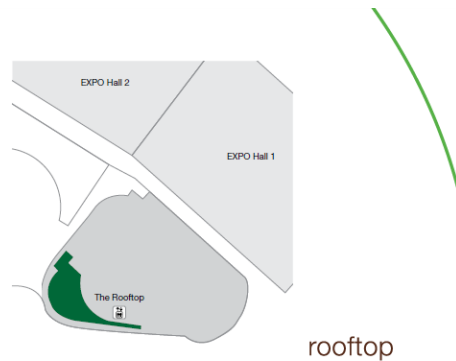

### 3-Max Atria Glass Balustrade

Description	Dimension	Location	Price
Max Atria Glass Balustrade	2.32m (W) x 1.1m (H)	Max Atria-Outside Garnet Ballroom	500€/unit (single-sided), (Max 9 Unit)

\*Glass panel near Garnet Escalator

level 1

rooftop

level 2

Map is not drawn to scale.

**legend**

- Toilet
- Lift
- Cargo Lift
- Escalator
- MAX Atria Taxi Stand
- Direct Link to EXPO Hall 1
- ATM / AXS Machine
- Concierge
- Business Centre

## 4-Taxi Stand Column Wrap

Description	Dimension	Location	Price
Taxi Stand Column Wrap	1m (L) x 0.48m (W) x 3.6m (H)	Foyer 1 Taxi Stand-Highlighted Yellow	1350€/unit (Max 3 Units)