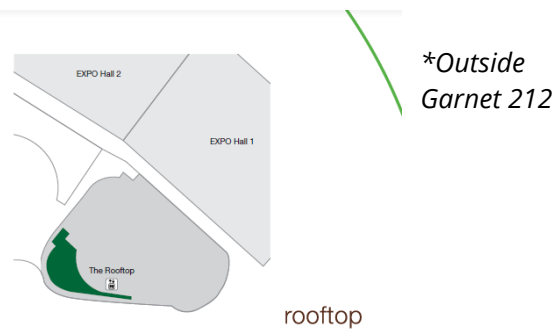

## 2-Max Atria Hanging Banners

Description	Dimension	Location	Price
Max Atria Hanging Banner (Large)	8m (W) x 4m (H)	Max Atria-Outside Garnet Ballroom	4600€/unit (Max 1 Unit)
Max Atria Hanging Banner (Small)	3m (W) x 3m (H)	Max Atria-Outside Garnet Ballroom	2400€/unit (Max 1 Unit)

Map is not drawn to scale.