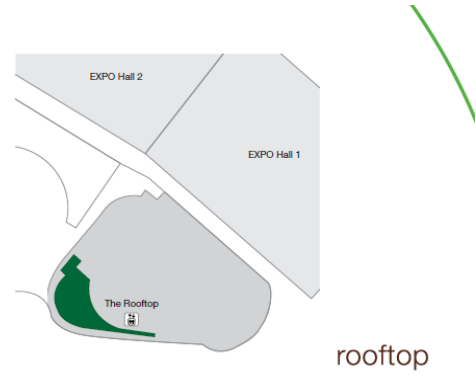

## 1-Garnet Pillar Wraps

MAX ATRIA

Box Up

Description	Dimension	Location	Price
Garnet 3 Meter Pillar Wraps (G1-G4)	3.25m(W)x2m(H) +15cm (color bleed) <u>Box up:</u> 1.5m x 1.5m x 2.4m (H)	Max Atria-Outside Garnet Ballroom	1600€/Unit Box up: 2200€/unit (Max 4 units)

\*In front of Garnet 212 & 219

Map is not drawn to scale.

**legend**

- Toilet
- Lift
- Cargo Lift
- Escalator
- MAX Atria Taxi Stand
- Direct Link to EXPO Hall 1
- ATM / AXS Machine
- Concierge
- Business Centre

## 2-Max Atria Hanging Banners

Description	Dimension	Location	Price
Max Atria Hanging Banner (Large)	8m (W) x 4m (H)	Max Atria-Outside Garnet Ballroom	4600€/unit (Max 1 Unit)
Max Atria Hanging Banner (Small)	3m (W) x 3m (H)	Max Atria-Outside Garnet Ballroom	2400€/unit (Max 1 Unit)

## 4-Taxi Stand Column Wrap

Description	Dimension	Location	Price
Taxi Stand Column Wrap	1m (L) x 0.48m (W) x 3.6m (H)	Foyer 1 Taxi Stand-Highlighted Yellow	1350€/unit (Max 3 Units)