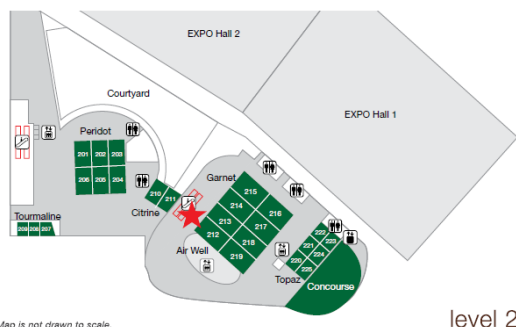

\*In front of Garnet 212 & 219

Map is not drawn to scale.

**legend**

- Toilet
- Lift
- Cargo Lift
- Escalator
- MAX Atria Taxi Stand
- Direct Link to EXPO Hall 1
- ATM / AXS Machine
- Concierge
- Business Centre

## 2-Max Atria Hanging Banners

Description	Dimension	Location	Price
Max Atria Hanging Banner (Large)	8m (W) x 4m (H)	Max Atria-Outside Garnet Ballroom	4600€/unit (Max 1 Unit)
Max Atria Hanging Banner (Small)	3m (W) x 3m (H)	Max Atria-Outside Garnet Ballroom	2400€/unit (Max 1 Unit)

Map is not drawn to scale.

level 1

rooftop

level 2

Map is not drawn to scale.

**legend**

- Toilet
- Lift
- Cargo Lift
- Escalator
- MAX Atria Taxi Stand
- Direct Link to EXPO Hall 1
- ATM / AXS Machine
- Concierge
- Business Centre