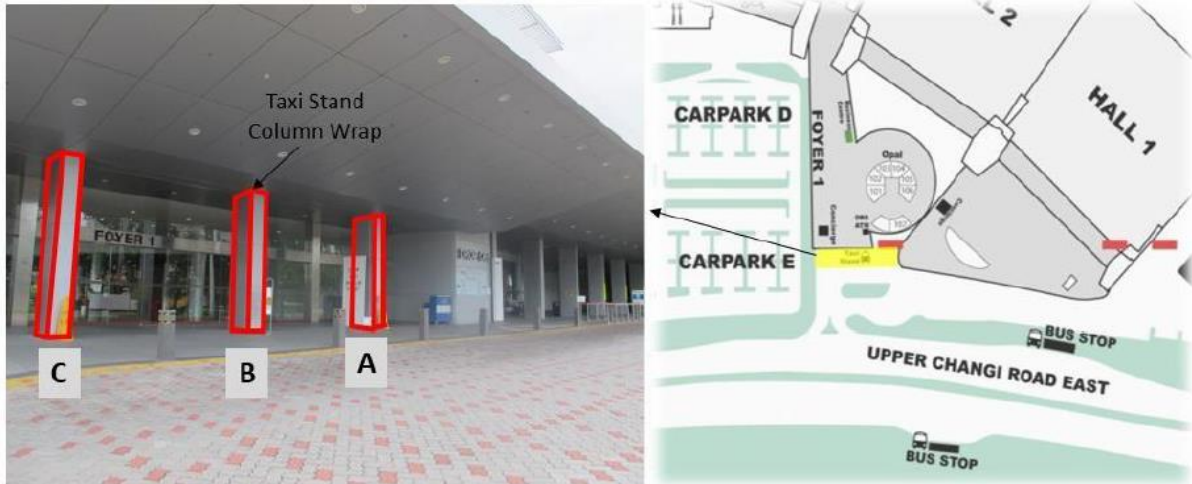

### 3-Max Atria Glass Balustrade

Description	Dimension	Location	Price
Max Atria Glass Balustrade	2.32m (W) x 1.1m (H)	Max Atria-Outside Garnet Ballroom	500€/unit (single-sided), (Max 9 Unit)

\*Glass panel near Garnet Escalator

level 1

rooftop

level 2

Map is not drawn to scale.

**legend**

- Toilet
- Lift
- Cargo Lift
- Escalator
- MAX Atria Taxi Stand
- Direct Link to EXPO Hall 1
- ATM / AXS Machine
- Concierge
- Business Centre

## 4-Taxi Stand Column Wrap

Description	Dimension	Location	Price
Taxi Stand Column Wrap	1m (L) x 0.48m (W) x 3.6m (H)	Foyer 1 Taxi Stand-Highlighted Yellow	1350€/unit (Max 3 Units)