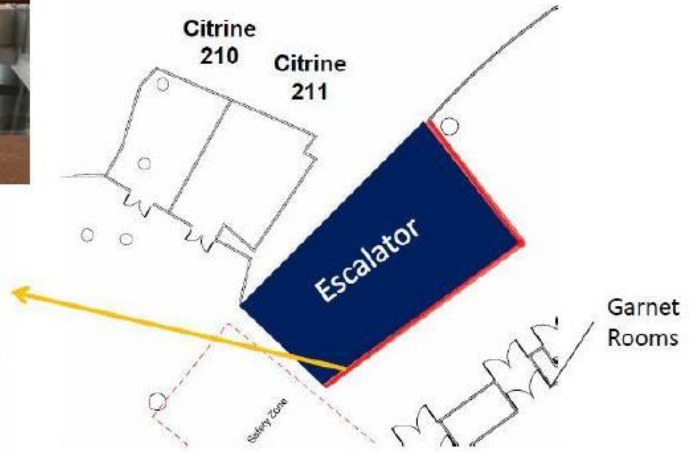

3-Max Atria Glass Balustrade

Description	Dimension	Location	Price
Max Atria Glass Balustrade	2.32m (W) x 1.1m (H)	Max Atria-Outside Garnet Ballroom	500€/unit (single-sided), (Max 9 Unit)

*Glass panel near Garnet Escalator